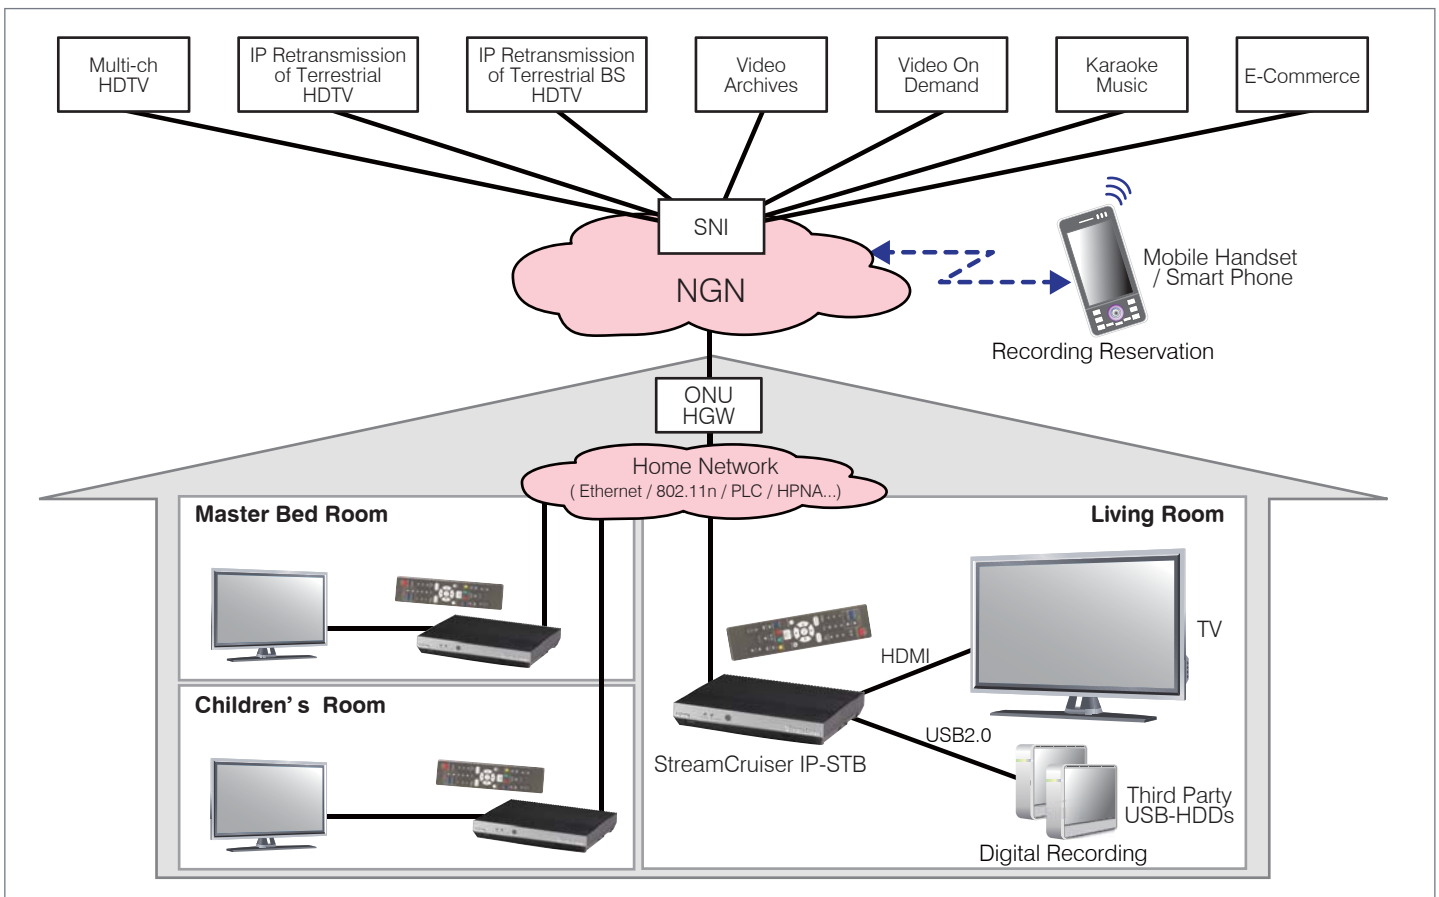

Specification

System Main Device

The following are ST1500 Series information

No	Component	Detail
1	CPU	MIPS 64bit, 400MHz
2	Media decoder	H.264 / MPEG2 Full HD (~ 1080i)
3	Flash ROM	64Mbyte
4	DDR-SDRAM	256Mbyte + 128Mbyte

Operational Environment

A typical example for specification

No	General specification	Specification
1	Operating Temperature	0 ~ 40°C (5% ~ 85% RH, no condensation)
2	Dimensions	200mm(W) × 35mm(H) × 160mm(D) (w/o vertical stand and projection)
3	Weight	Approx 500g
4	Power consumption	Approx under 24W (include USB)

Interface

A typical example for specification

No	Input/Output	Design	Description
1	Power source	AC / DC adapter	Adapter bundle : DC12V • 2A
2	Switch	Push-button type	
3	Ethernet	RJ-45	10 / 100Base-TX Ethernet
4	USB	host A type ×2	USB2.0
5	Component Video out	RCA	EIAJ CPR-1201 (composite signal)
		S-Video outputs	EIAJ CPR-1201 (S2)
		D connector	EIAJ CP-4120 (D4)
		HDMI	HDMI (HDCP)
6	Component Audio out	RCA × 2	EIAJ CPR-1201 analog audio
		S / PDIF	EIAJ CP-1201 optical digital audio
7	Remote controller	IR receiver	For bundle IR remote controller
8	LED	LED ×2	3 color LED

※Please contact us for the custom development.

A Typical IPTV Service Image with using StreamCruiser® ITU-T H.721 IP-STB

SUMITOMO ELECTRIC NETWORKS, INC.

<http://www.sei-networks.com>

StreamCruiser

<http://www.streamcruiser.com>

SUMITOMO ELECTRIC NETWORKS, INC.

International Sales

Takanawa Park Tower, 3-20-14, Higashi-gotanda,
Shinagawa-ku, Tokyo 141-0022 Japan
f-snet@sei-networks.com

■ Please contact us regarding any inquiries you might have.