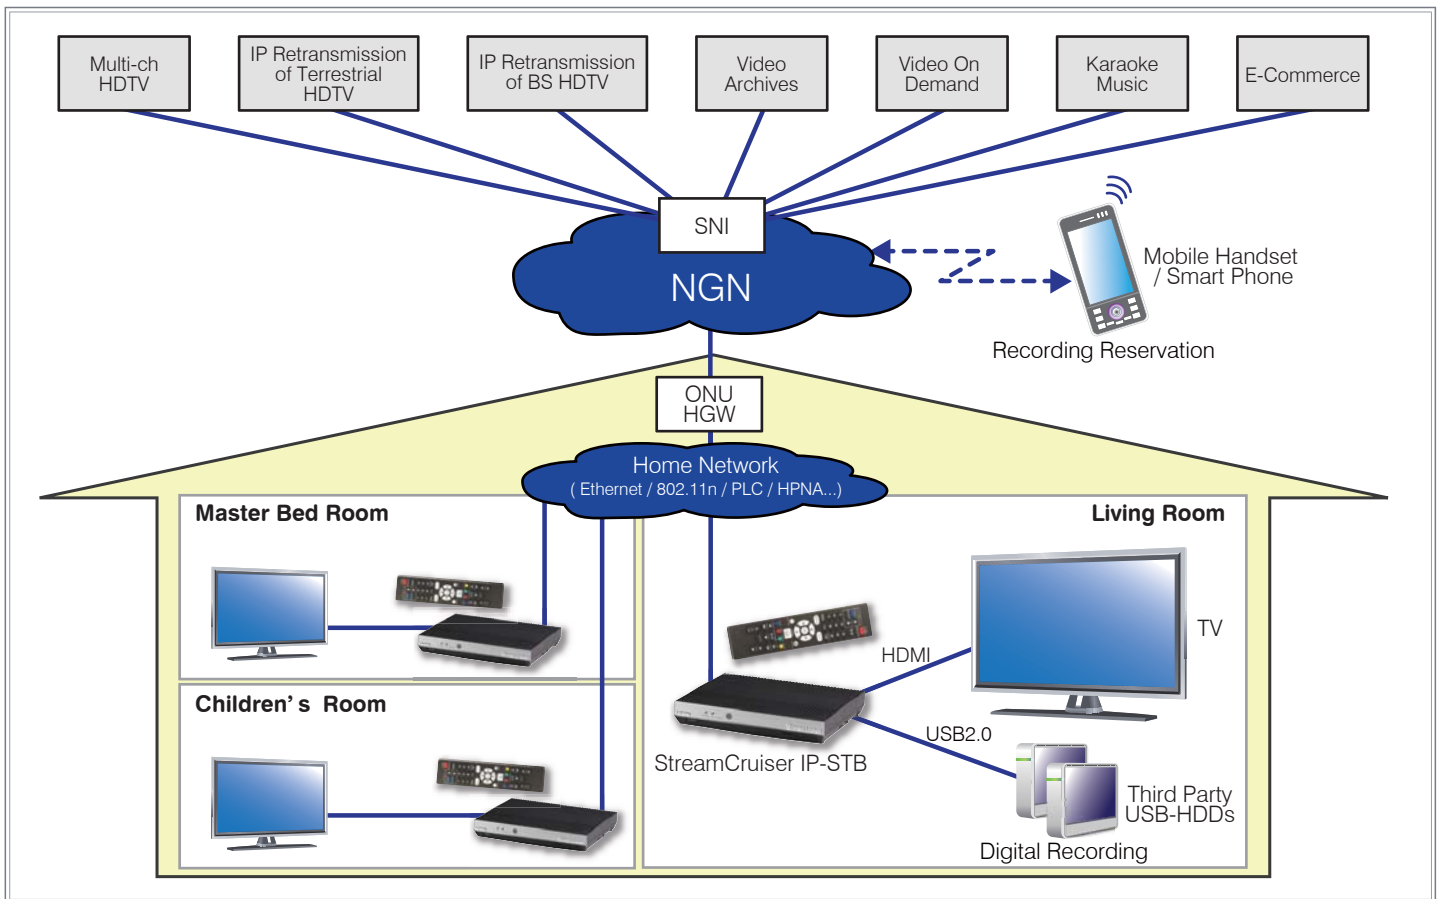

Specification

System Main Device

The following are ST1700 Series information

No	Component	Detail
1	CPU	MIPS 32bit, 400MHz Dual-core
2	Media decoder	H.264 / MPEG2 Full HD (~ 1080i)
3	Flash ROM	64Mbyte
4	DDR2-SDRAM	512Mbyte

Operational Environment

A typical example for specification

No	General specification	Specification
1	Operating Temperature	0 ~ 40°C (5% ~ 85% RH, no condensation)
2	Dimensions	200mm(W) × 39.5mm(H) × 160mm(D) (w/o vertical stand and projection)
3	Weight	Approx 500g
4	Power consumption	Approx 9W

Interface

A typical example for specification

No	Input/Output	Design	Description
1	Power source	AC / DC adapter	Adapter bundle : DC12V • 2A
2	Switch	Push-button type	
3	Ethernet	RJ-45	10 / 100Base-TX Ethernet
4	USB	host A type ×2	USB2.0
5	Video out	RCA	composite signal
		S-Video outputs	Y/C signal (S2)
		D connector	component video signal (D4)
		HDMI	HDMI (HDCP)
6	Audio out	RCA × 2	analog audio
		S / PDIF	optical digital audio
7	Remote controller	IR receiver	for bundle IR remote controller
8	LED	LED ×2	3 color LED

※Please contact us for the custom development.

A Typical IPTV Service Image with using StreamCruiser® ITU-T H.721 IP-STB

SUMITOMO ELECTRIC NETWORKS, INC.

<http://www.sei-networks.com>

StreamCruiser

<http://www.streamcruiser.com>

SUMITOMO ELECTRIC NETWORKS, INC.

International Sales

Takanawa Park Tower, 3-20-14, Higashi-gotanda,
Shinagawa-ku, Tokyo 141-0022 Japan
f-snet@sei-networks.com

■ Please contact us regarding any inquiries you might have.

* We reserve the right to change specifications, designs and other information in this catalog without prior notice.

* StreamCruiser is a registered trademark of Sumitomo Electric Networks, Inc.

* Other company names and products mentioned herein are trademarks or registered trademarks of their respective holders.